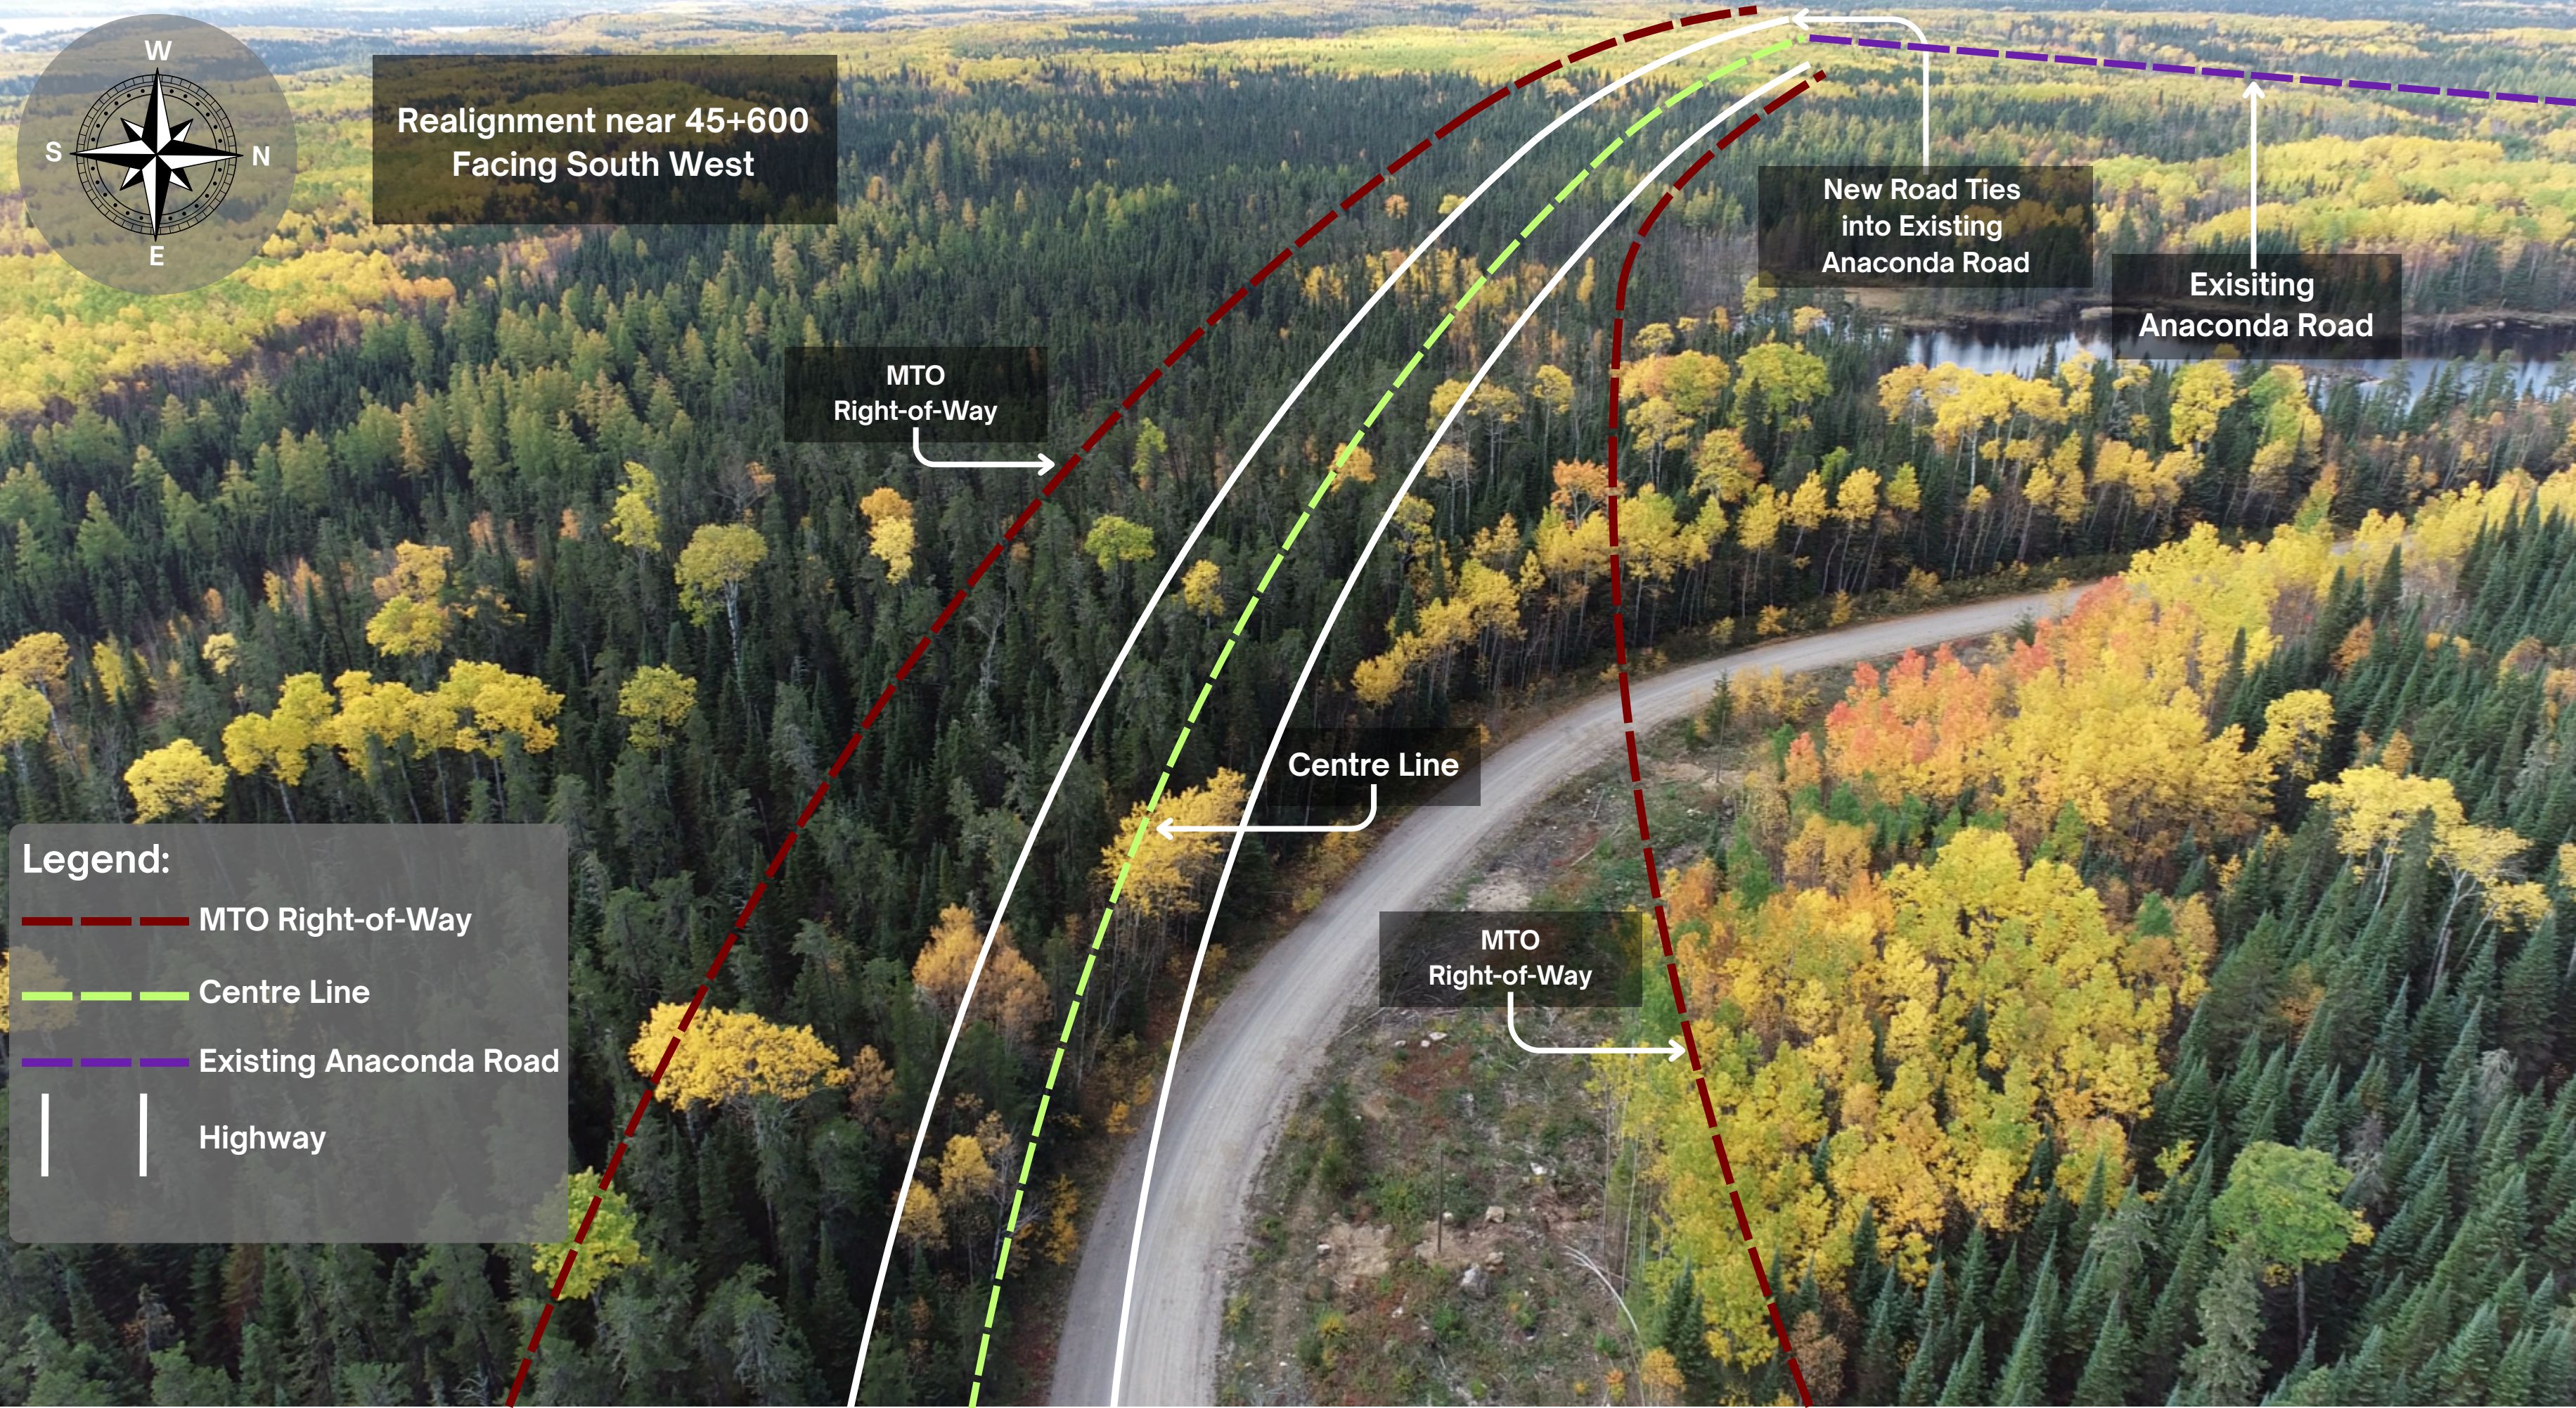

Realignment near 45+600
Facing South West

MTO
Right-of-Way

Centre Line

New Road Ties
into Existing
Anaconda Road

Existing
Anaconda Road

MTO
Right-of-Way

Legend:

-  MTO Right-of-Way
-  Centre Line
-  Existing Anaconda Road
-  Highway

New Road Ties into Existing Anaconda Road

Existing Ananconda Road

Realignment near 45+600 Facing South West

MTO Right-of-Way

MTO Right-of-Way

Centre Line

Legend:

- MTO Right-of-Way
- Centre Line
- Existing Anaconda Road
- Highway